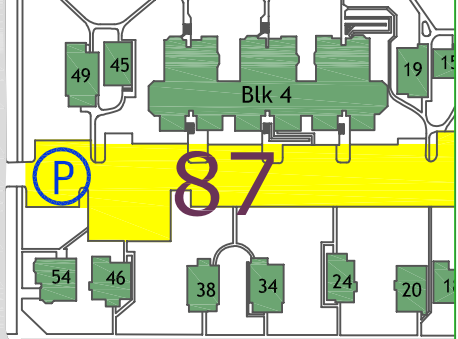

87

87 Avenue

112 Street