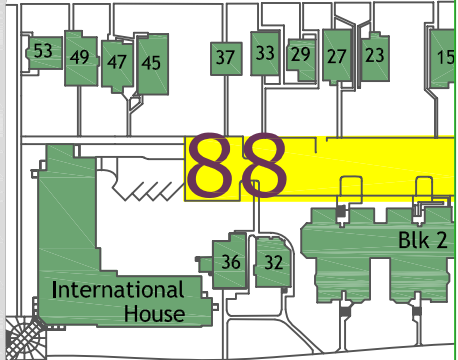

Rutherford Library South

HUB

N

U

University Station

Saskatchewan Drive

90 Avenue

89

89 Avenue

Old St. Stephens College

St. Stephens College

Fine Arts

Law

111 Street

88

International House

Environmental Engineering

Timms Centre

TELUS Centre

87

87 Avenue

112 Street