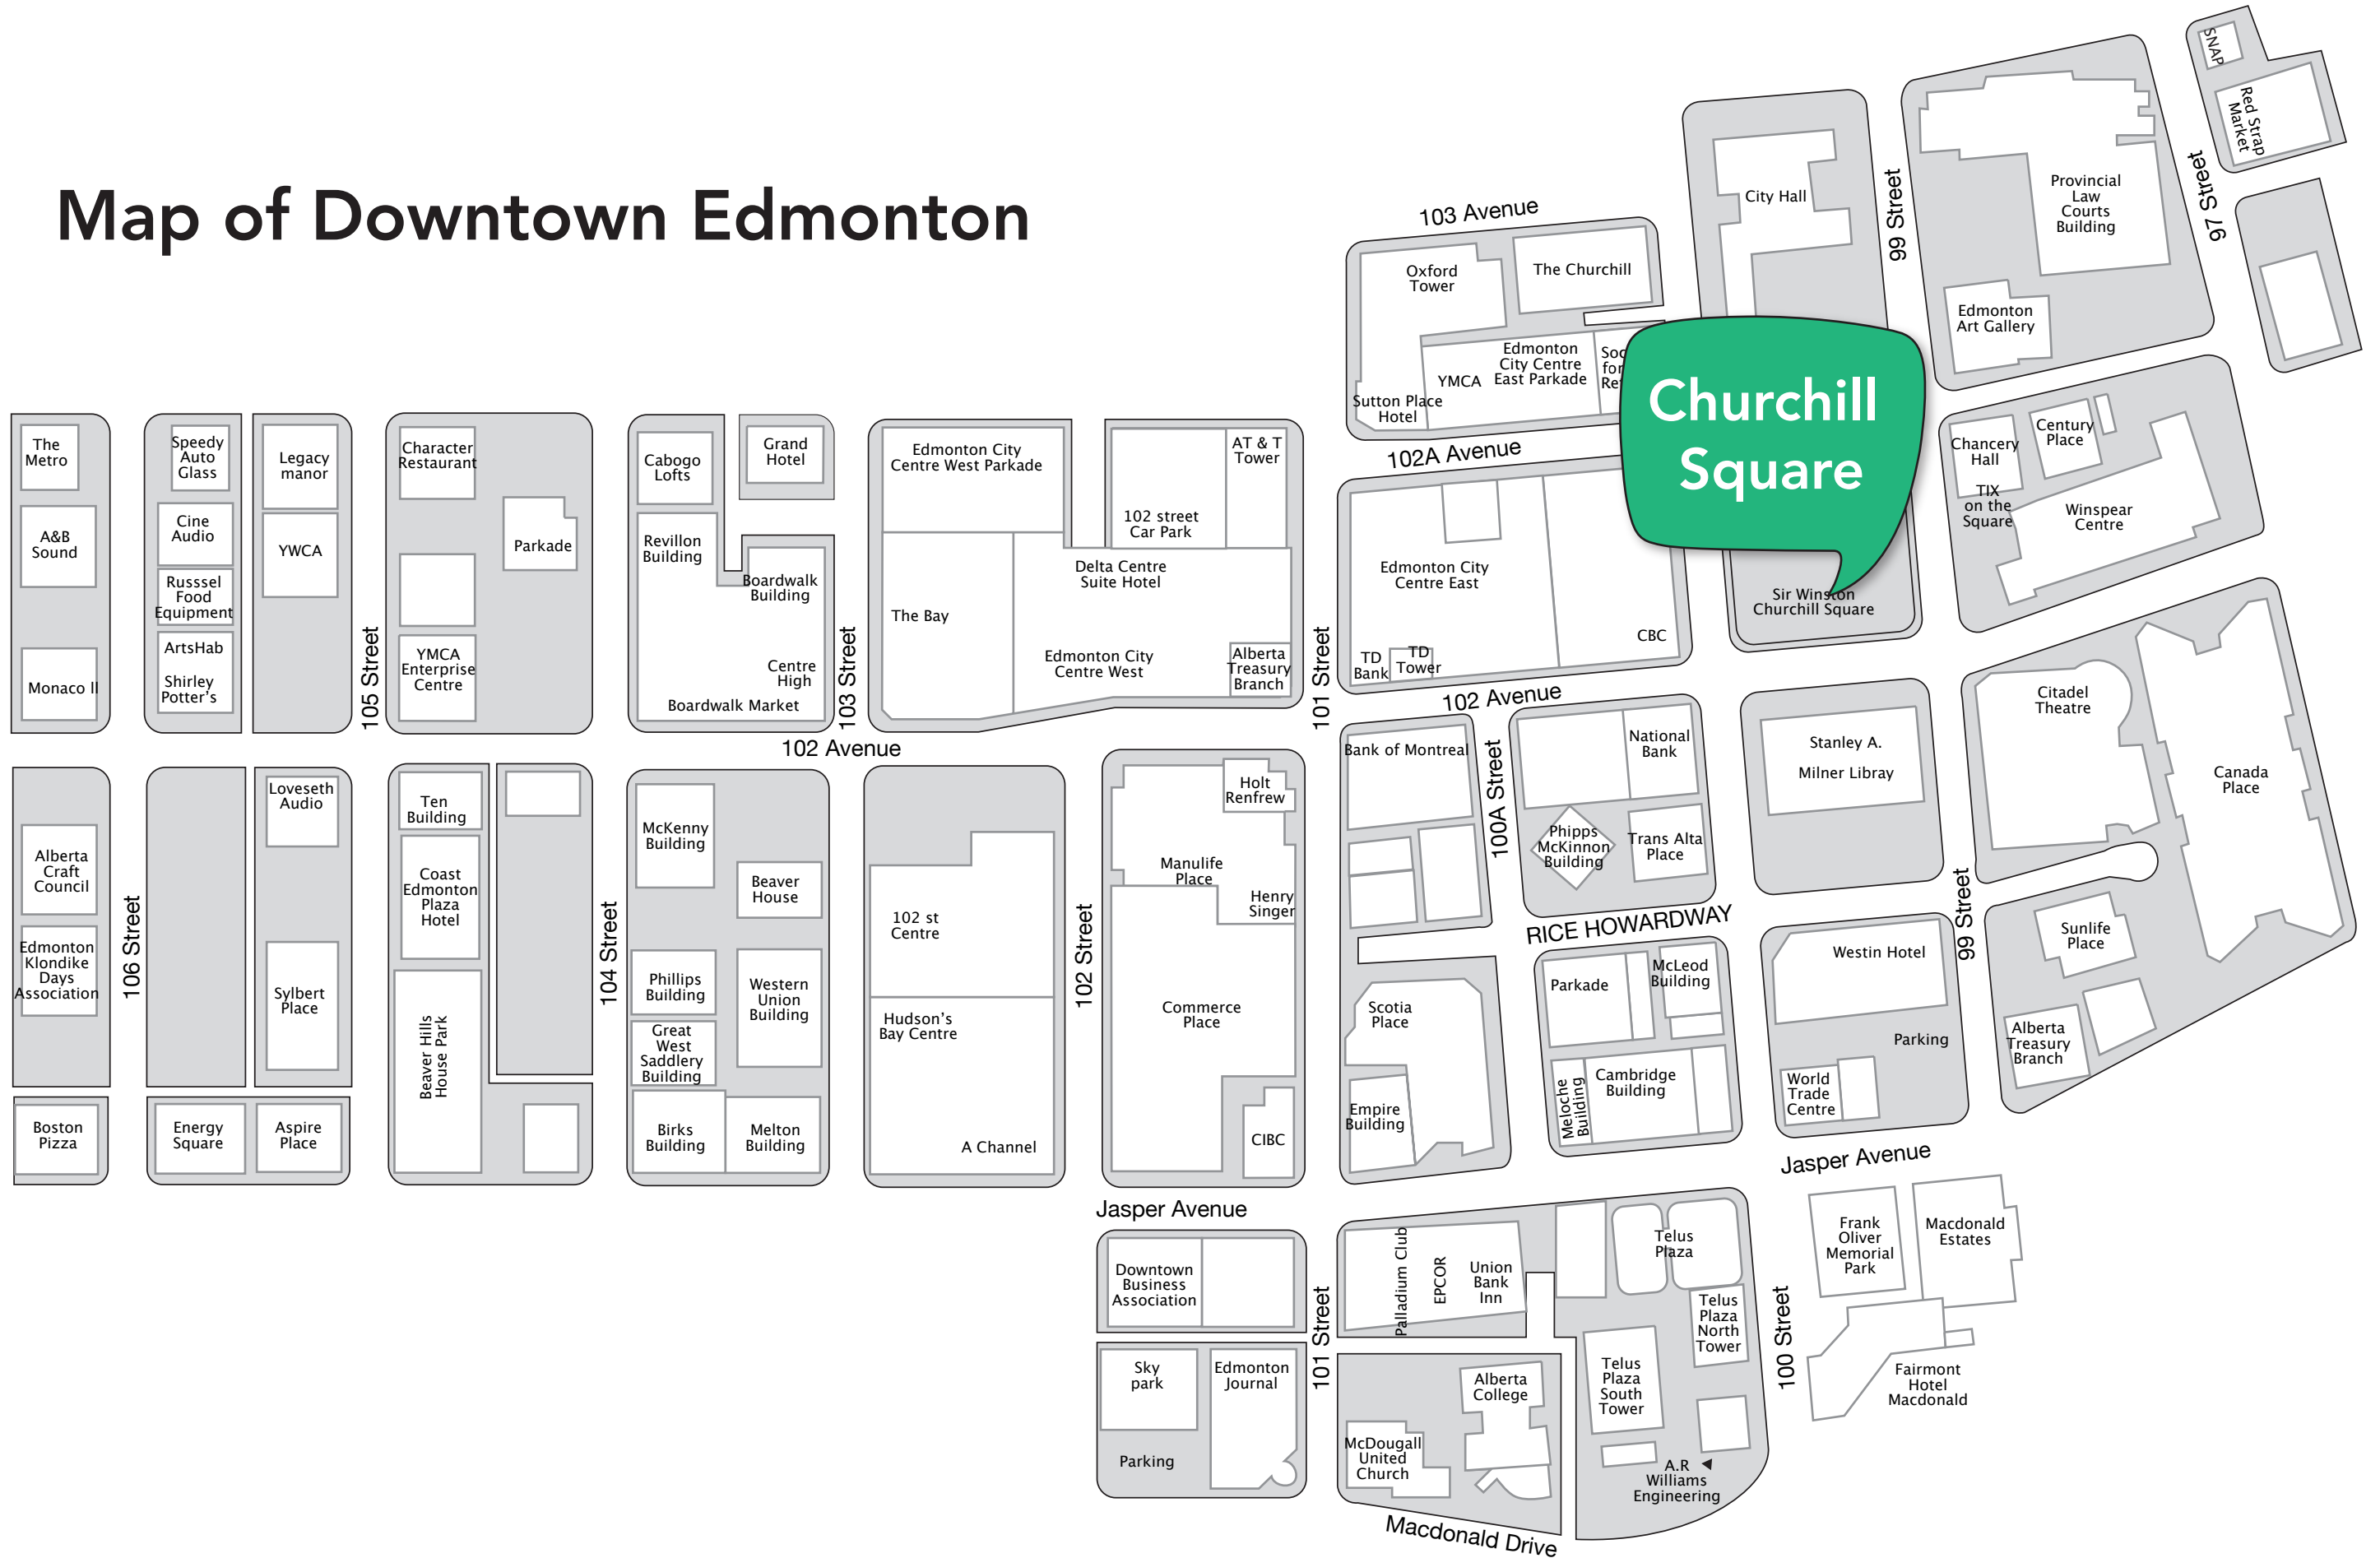

# Map of Downtown Edmonton

Churchill Square

The Metro  
A&B Sound  
Monaco II

Speedy Auto Glass  
Cine Audio  
Russel Food Equipment  
ArtsHab  
Shirley Potter's

Legacy manor  
YWCA

Character Restaurant  
Parkade  
YMCA Enterprise Centre

Cabogo Lofts  
Grand Hotel  
Revillon Building  
Boardwalk Building  
Centre High  
Boardwalk Market

Edmonton City Centre West Parkade  
AT & T Tower  
102 street Car Park  
Delta Centre Suite Hotel  
The Bay  
Edmonton City Centre West  
Alberta Treasury Branch

Alberta Craft Council  
Edmonton Klondike Days Association  
Boston Pizza

Loveseth Audio  
Sylbert Place  
Energy Square  
Aspire Place

Ten Building  
Coast Edmonton Plaza Hotel  
Beaver Hills House Park